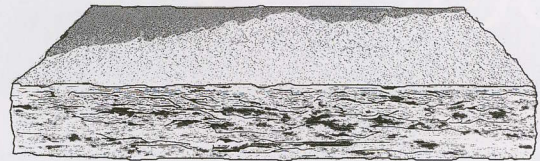

## Modular Step

MysticCrete Modular RockStep  
Weatheredge Detail on 3 vertical faces  
36" x 18" x 6" – approx 80#  
48" x 18" x 6" – approx. 125#  
Available in Tan or Grey  
10 pieces per pallet

## Random Step

MysticCrete Random RockStep  
Broken Face Detail on 3 vertical faces,  
Weatheredge Detail on 1 vertical side  
36"-38" x 18"-20" x 6" – approx 125#  
46"-48" x 18"-20" x 6" – approx. 150#  
Available in Tan or Grey  
10 pieces per pallet –  
Note: A variety of 10 individual shapes on each pallet