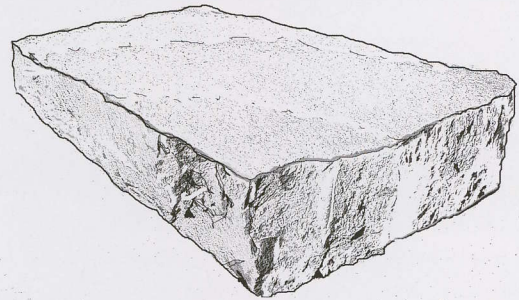

## Modular Step

MysticCrete Modular RockStep  
Weatheredge Detail on 3 vertical faces  
36" x 18" x 6" – approx 80#  
48" x 18" x 6" – approx. 125#  
Available in Tan or Grey  
10 pieces per pallet

## Random Step

MysticCrete Random RockStep  
Broken Face Detail on 3 vertical faces,  
Weatheredge Detail on 1 vertical side  
36"-38" x 18"-20" x 6" – approx 125#  
46"-48" x 18"-20" x 6" – approx. 150#  
Available in Tan or Grey  
10 pieces per pallet –  
Note: A variety of 10 individual shapes on each pallet

## Modular Landing

MystiCrete Modular Landing  
Weatheredge Face on all 4 sides  
48" x 30" x 6" – approx. 200#  
Available in Tan or Grey  
5 pieces per pallet