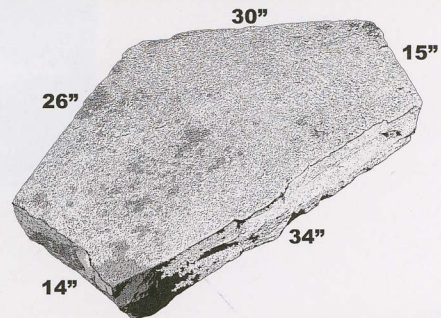

Outcrop Landing

MystiCrete OutCrop Landing
5 sided landing 6" high – approx. 200#
Available in Tan or Grey
5 pieces per pallet