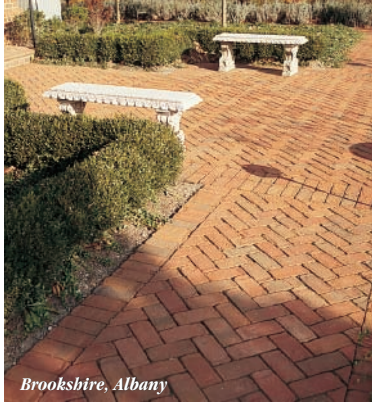

Paving

Brick

Brookshire, Albany

Danish

53DD Flashed

53DD Flashed

Glen-Gery Residential Paving Brick

Genuine brick pavers in patios, walkways and driveways harmoniously connect your home to the outdoor world through customized landscape designs that define your mood and tastes. The permanent earth tone colors and varied textures suggest the richness of nature itself. Pavers are available in several sizes in either the soft silhouette of molded brick or the crisp lines of precision extruded.

261IB

53DD Flashed

Brookshire, Albany

Covington

Brookshire, Albany

53DD

Tough, durable and stain resistant brick pavers combine in decorative bond patterns for stability and strength as well as to enhance the beauty, individuality and value of your home.